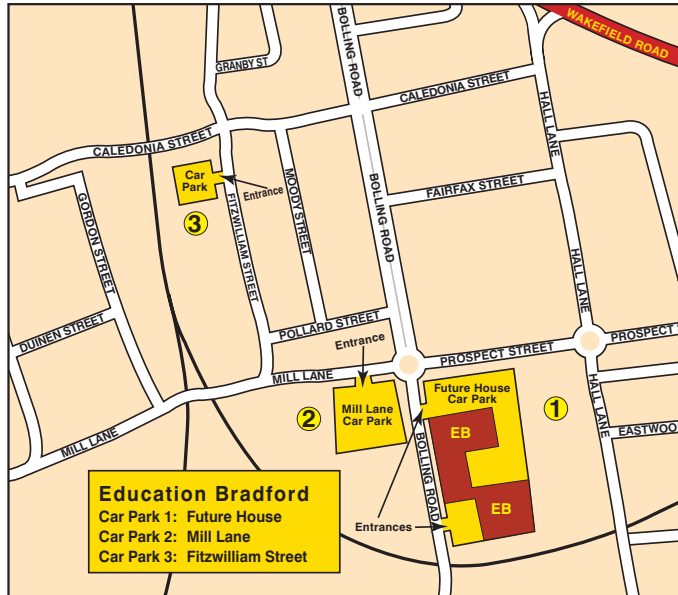

Future House

Education Bradford, Future House,
Bolling Road, Bradford BD4 7EB

Tel: 01274 385500

Fax: 01274 385588

www.educationbradford.com

Car

(From M62) Take M606 to Bradford. Follow the M606 to the end under the flyover. Turn right onto the Ring Road East A6177. Go past Macdonalds on your left and the Yorkshire Building Society. Go straight forward at the next set of traffic lights (on a roundabout) by Asda. At the next roundabout take the first exit signposted A650 City Centre/Keighley. Follow this road to the next roundabout (St John's Church is on the right), go straight forward under a railway bridge to a second roundabout (temple on your left). Take the first exit (Prospect Street) and follow this road to a mini-roundabout, go straight ahead to next mini-roundabout. Turn left and immediate first left into Future House.

Bus

First Bradford operates bus services to West Bowling which pass Future House on Bolling Road. The 675 / 677 services operate Monday-Friday every 30 minutes from Stand N in the Metro Interchange and Stand M on Market Street in the City centre or Stand P4 in Forster Square. For further timetable information contact MetroLine 0113 2457676.

Rail

The nearest railway station is Bradford Interchange. A connecting bus service runs from Metro Interchange to Future House.